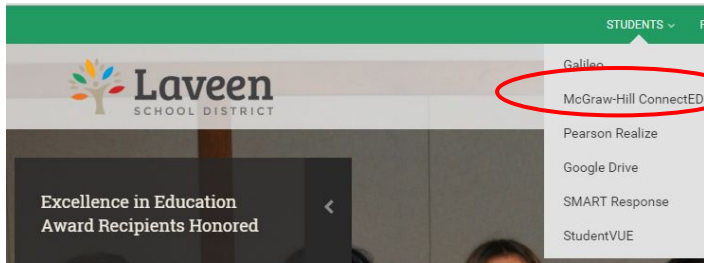

LOGGING IN

PARENT GUIDE

1. Go to the Laveen website

2. Enter your child's username & password

3. Click Log in

connectED

Username

Password